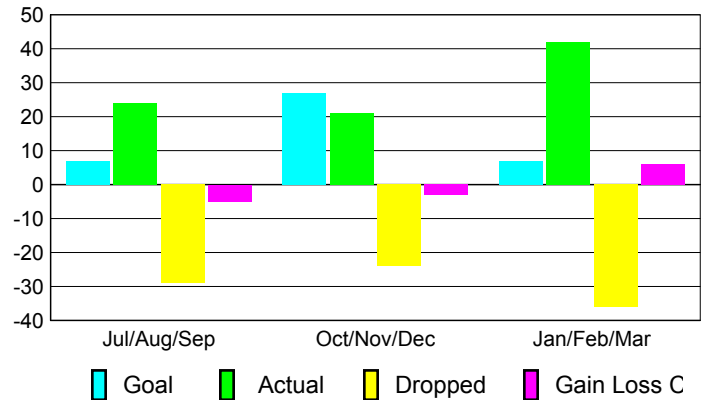

Membership Results 2009-2010

Goal, New, Dropped, Gain/Loss