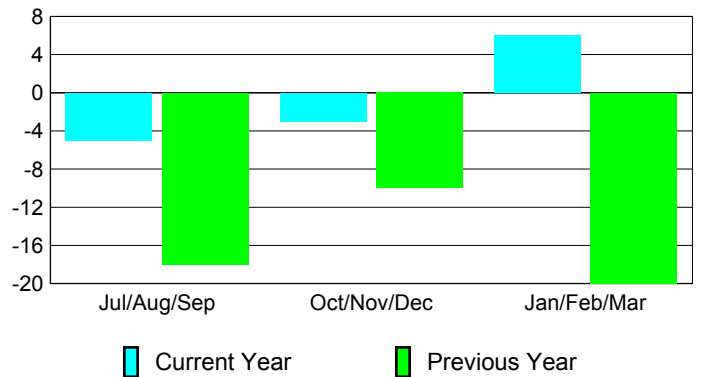

Comparison of Membership Gain/Loss

Current Year Compared to the Previous Year